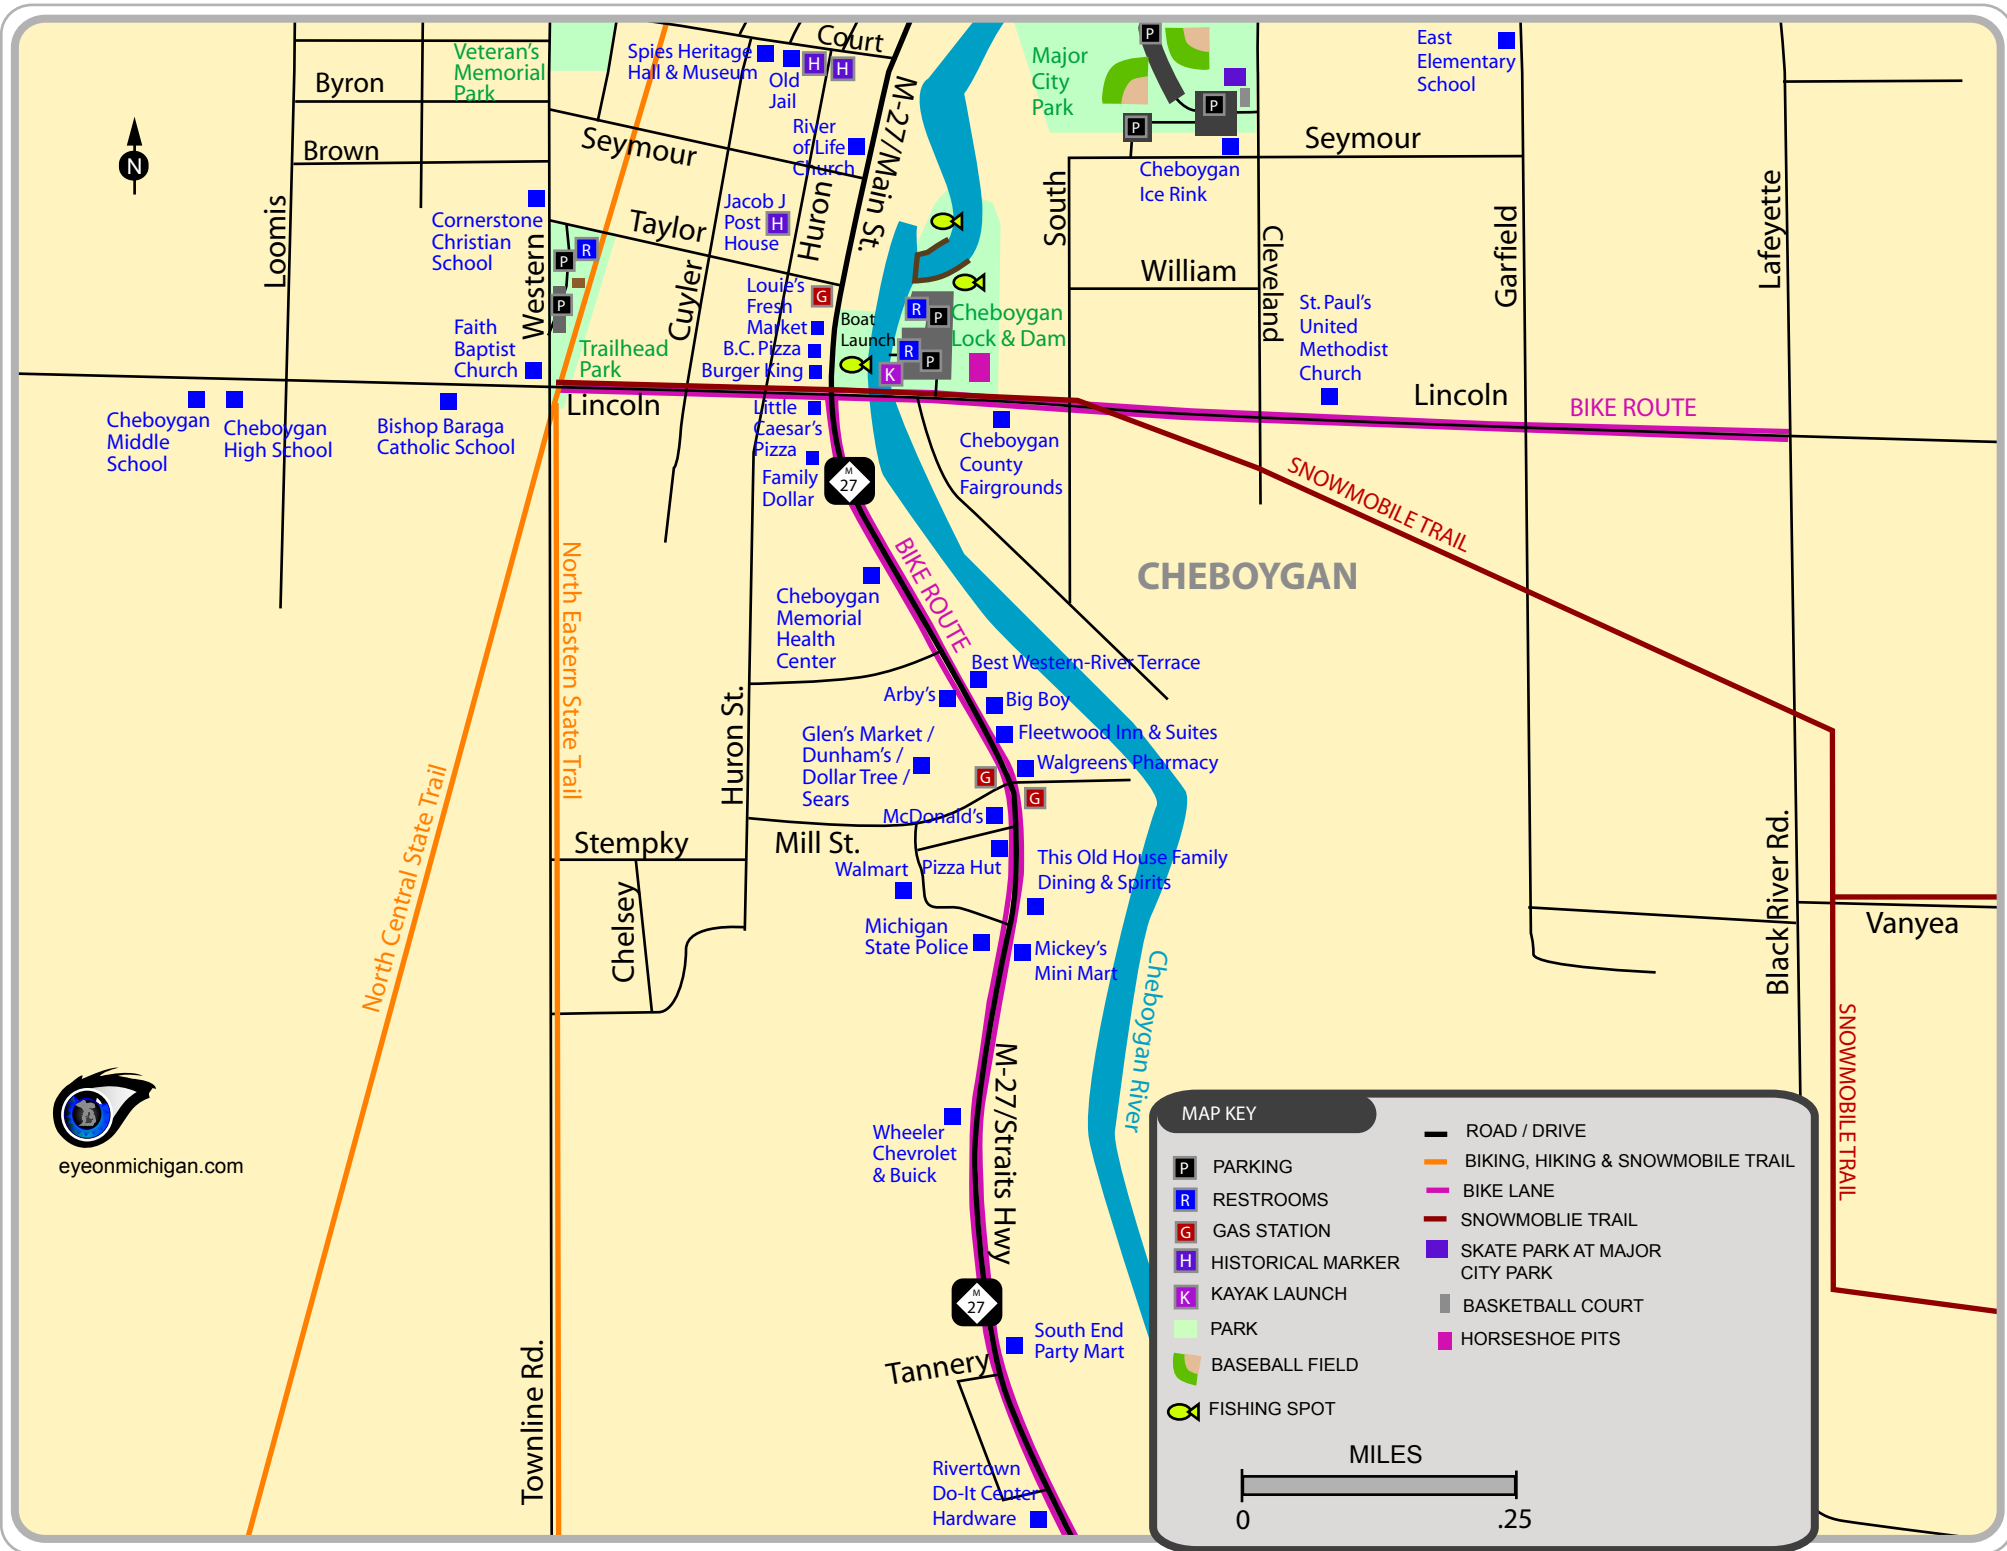

eyeonmichigan.com

MAP KEY

| | |
|-------------------|-----------------------------------|
| PARKING | ROAD / DRIVE |
| RESTROOMS | BIKING, HIKING & SNOWMOBILE TRAIL |
| GAS STATION | BIKE LANE |
| HISTORICAL MARKER | SNOWMOBILE TRAIL |
| KAYAK LAUNCH | SKATE PARK AT MAJOR CITY PARK |
| PARK | BASKETBALL COURT |
| BASEBALL FIELD | HORSESHOE PITS |
| FISHING SPOT | |

MILES

0 ————— .25