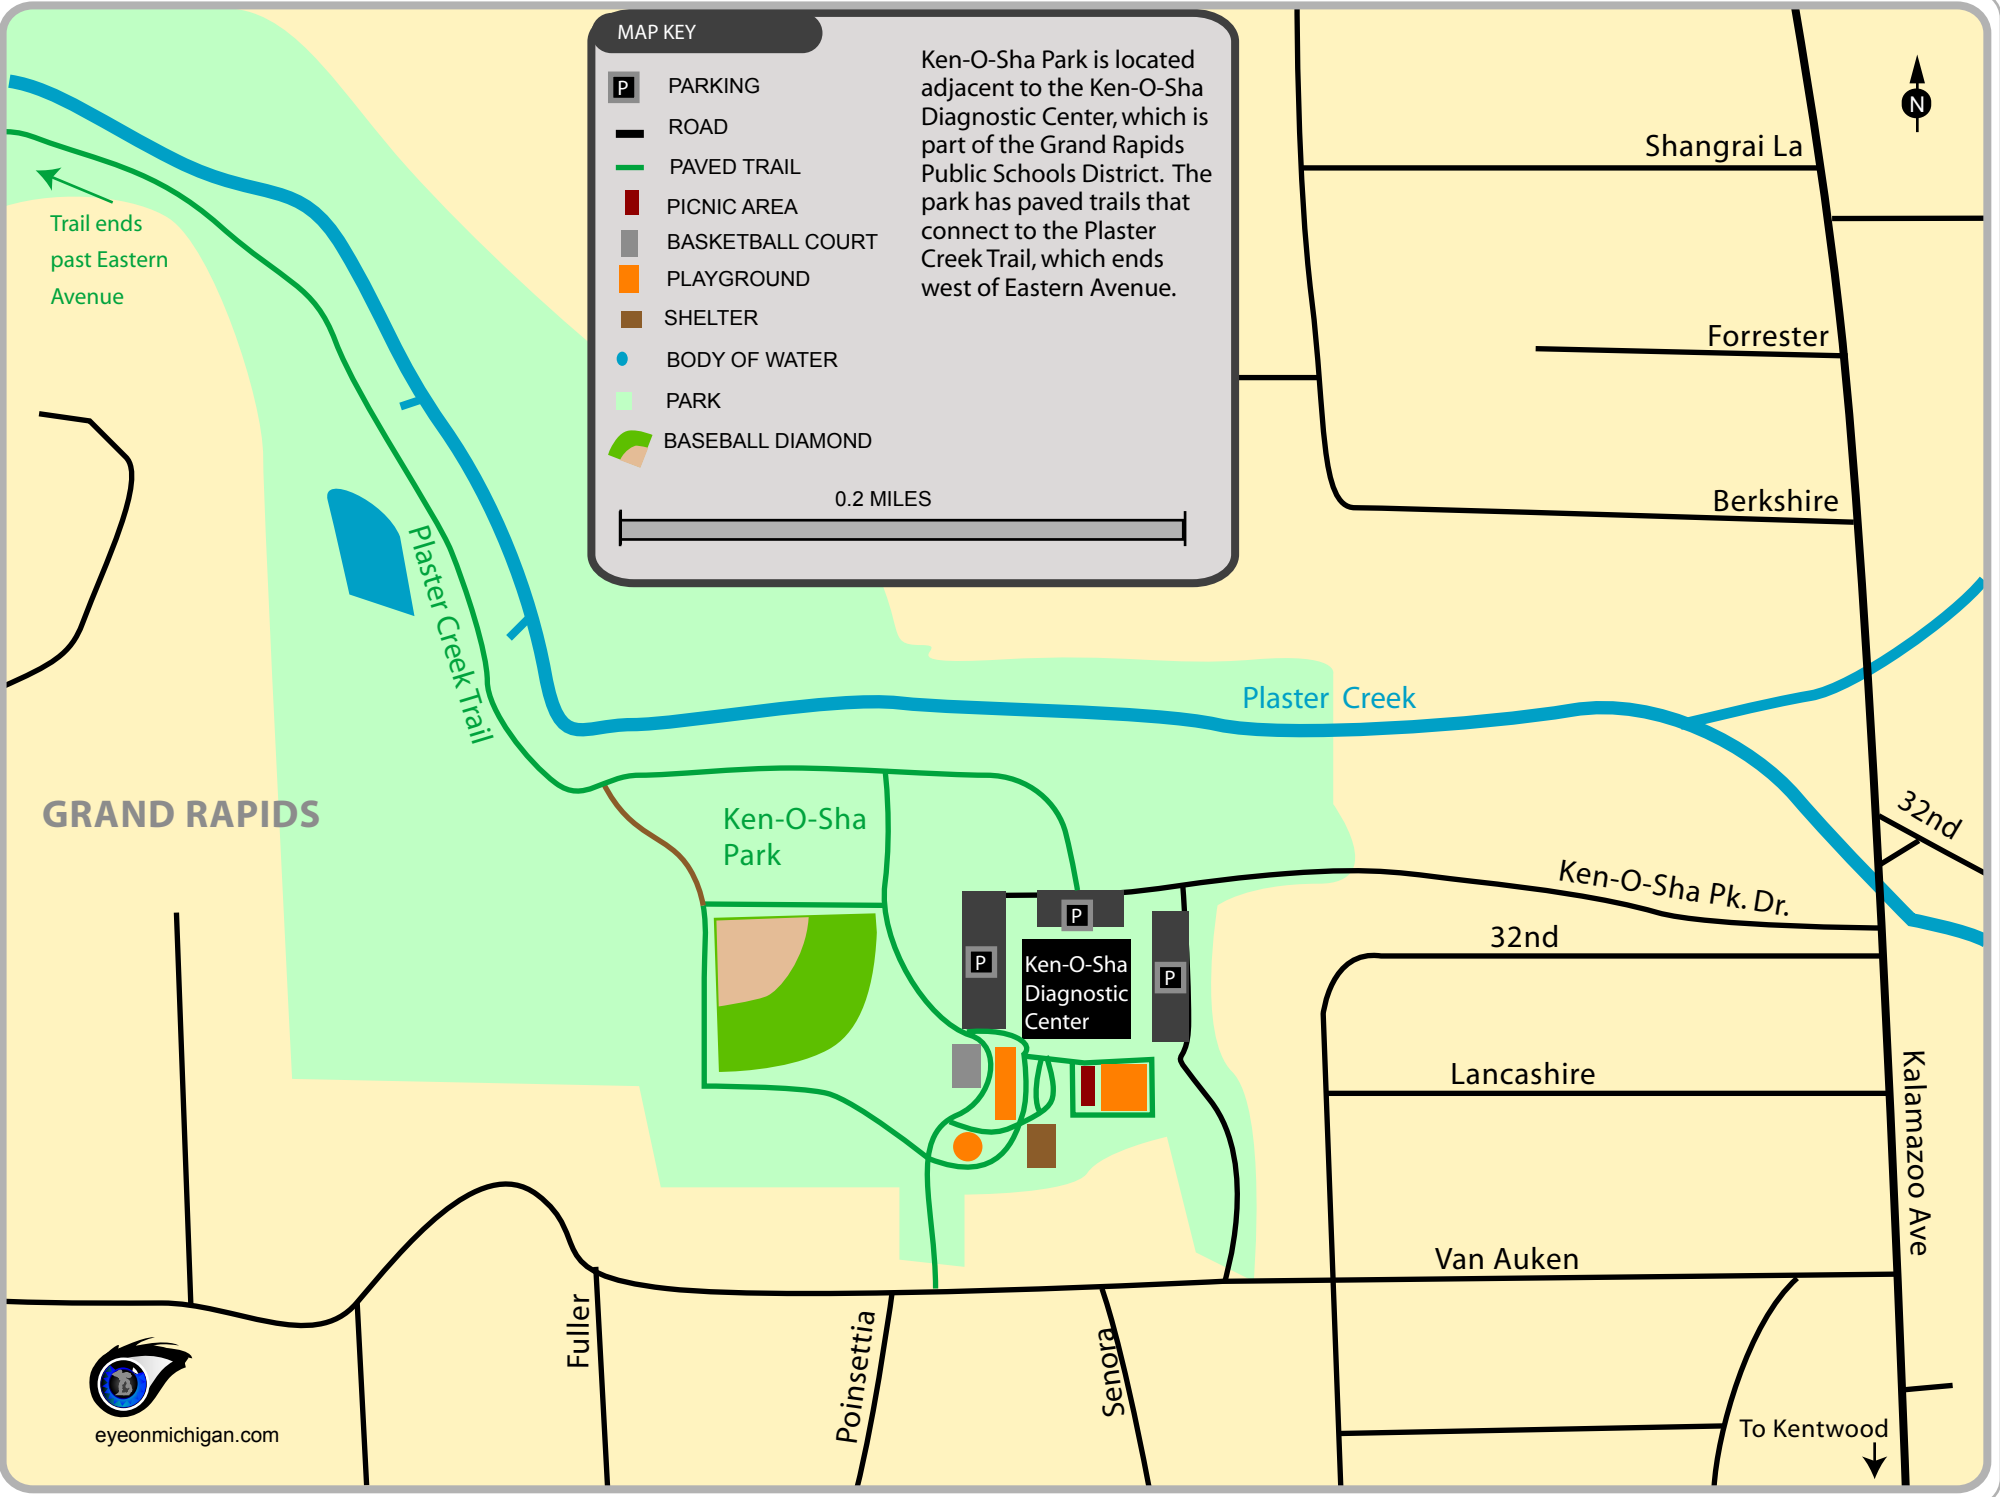

MAP KEY

- PARKING
- ROAD
- PAVED TRAIL
- PICNIC AREA
- BASKETBALL COURT
- PLAYGROUND
- SHELTER
- BODY OF WATER
- PARK
- BASEBALL DIAMOND

Ken-O-Sha Park is located adjacent to the Ken-O-Sha Diagnostic Center, which is part of the Grand Rapids Public Schools District. The park has paved trails that connect to the Plaster Creek Trail, which ends west of Eastern Avenue.

0.2 MILES

GRAND RAPIDS

Shangrai La

Forrester

Berkshire

Plaster Creek

Ken-O-Sha Park

Ken-O-Sha Diagnostic Center

Ken-O-Sha Pk. Dr.

32nd

Lancashire

Van Auken

Fuller

Poinsettia

Senora

Kalamazoo Ave