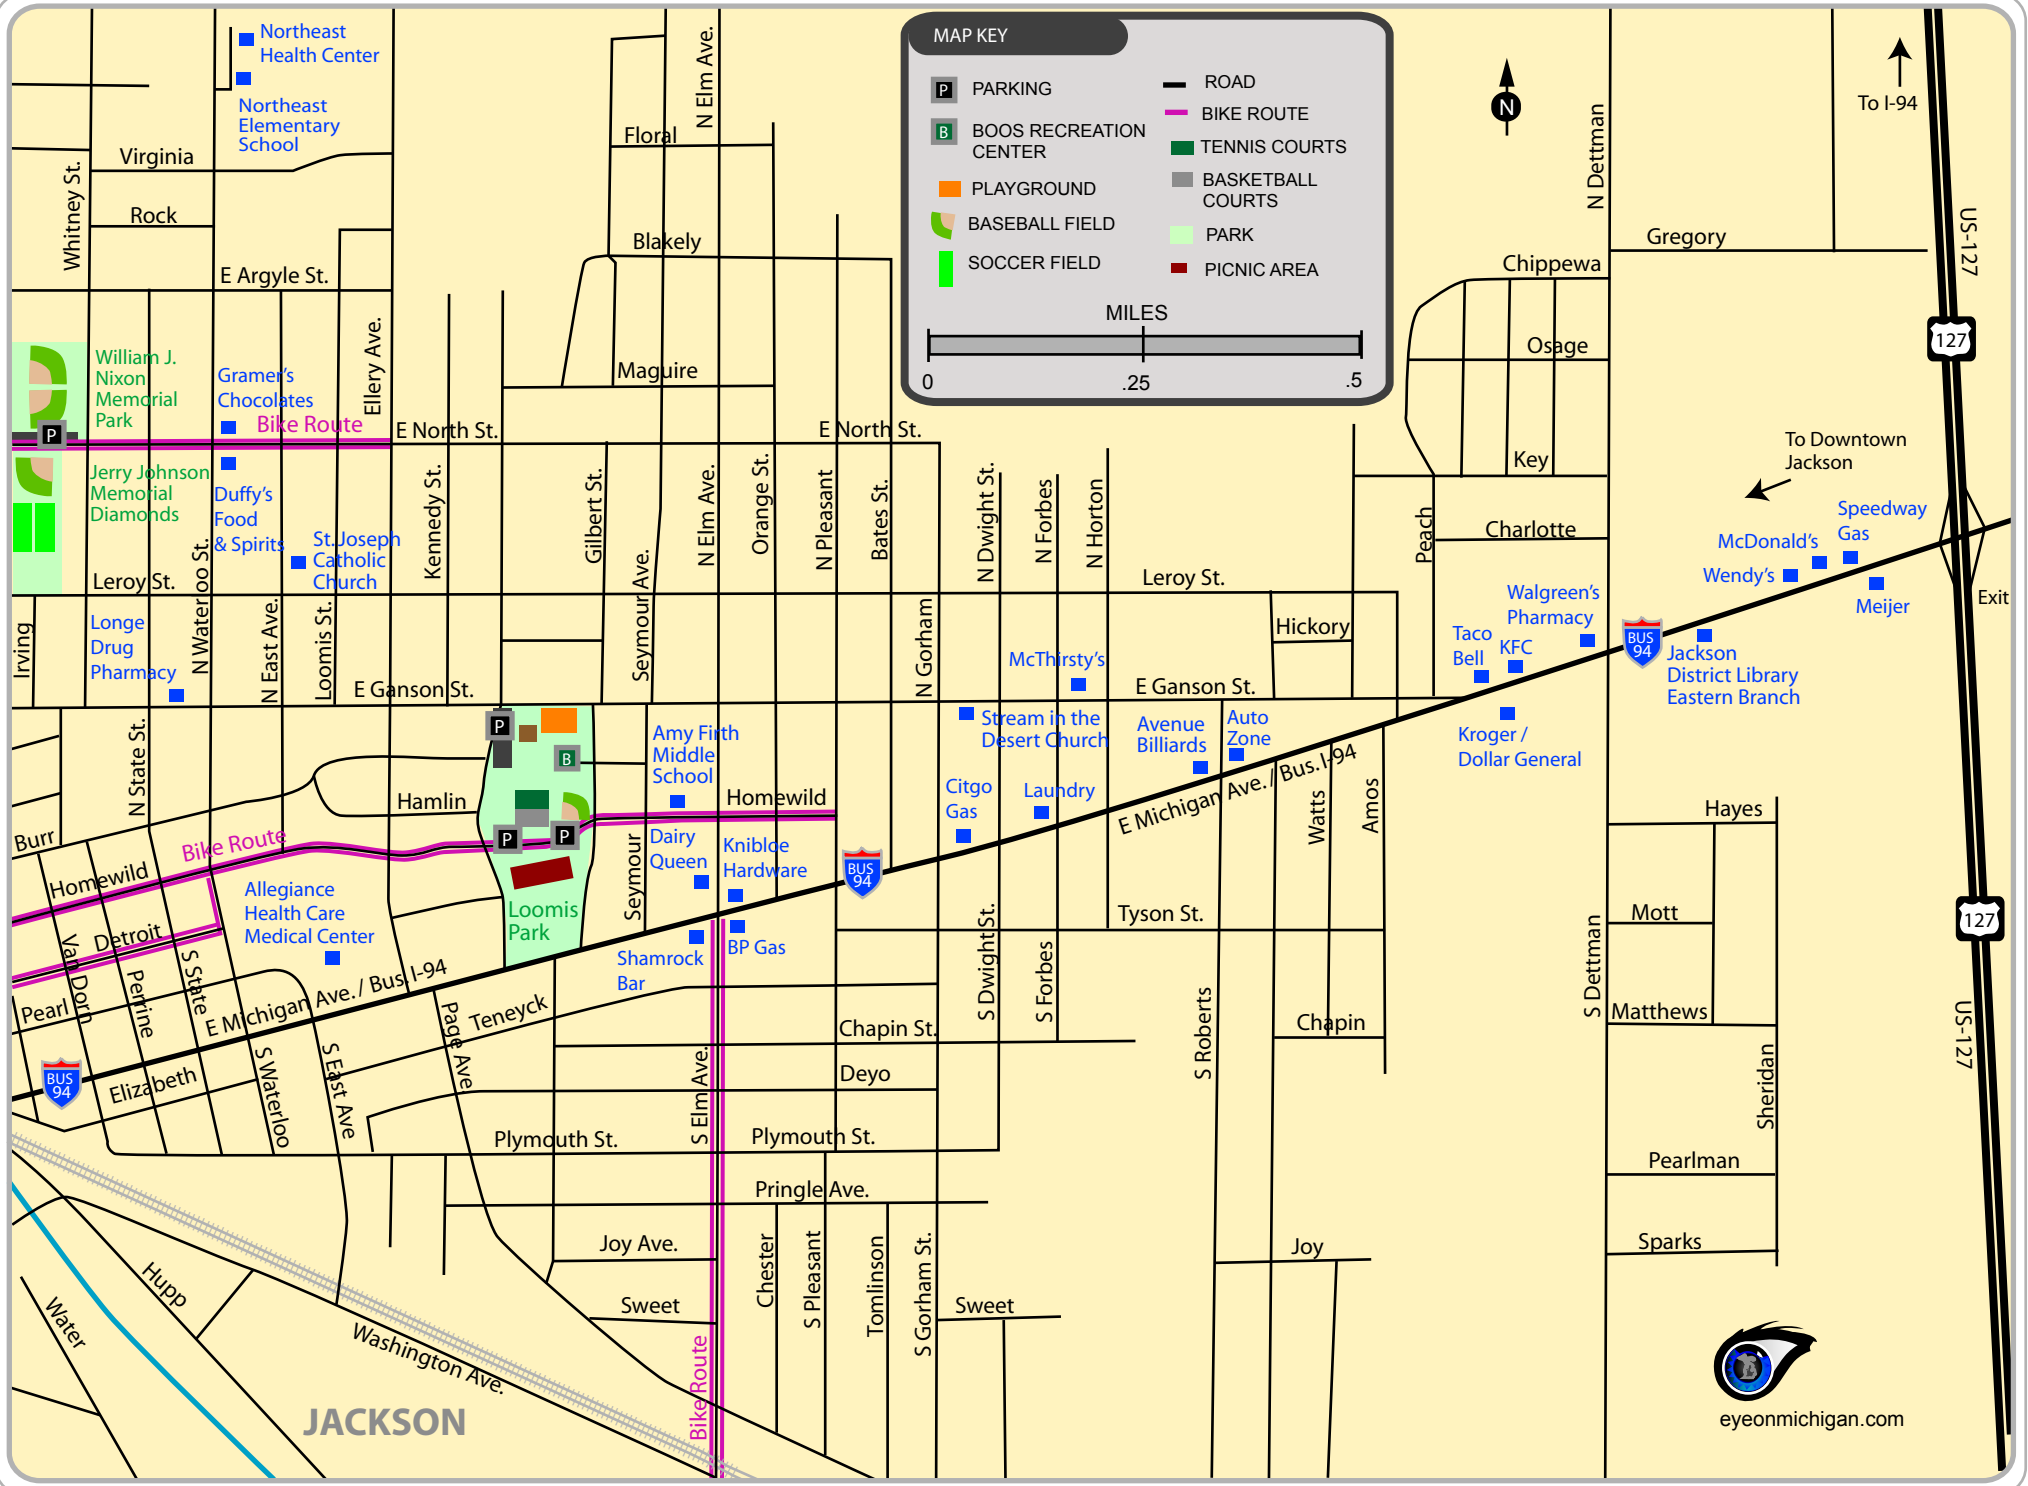

MAP KEY

PARKING	ROAD
BOOS RECREATION CENTER	BIKE ROUTE
PLAYGROUND	TENNIS COURTS
BASEBALL FIELD	BASKETBALL COURTS
SOCCER FIELD	PARK
	PICNIC AREA

MILES

0 .25 .5

To I-94

To Downtown Jackson

Speedway Gas
Wendy's
McDonald's

Jackson District Library Eastern Branch

eyeonmichigan.com

JACKSON