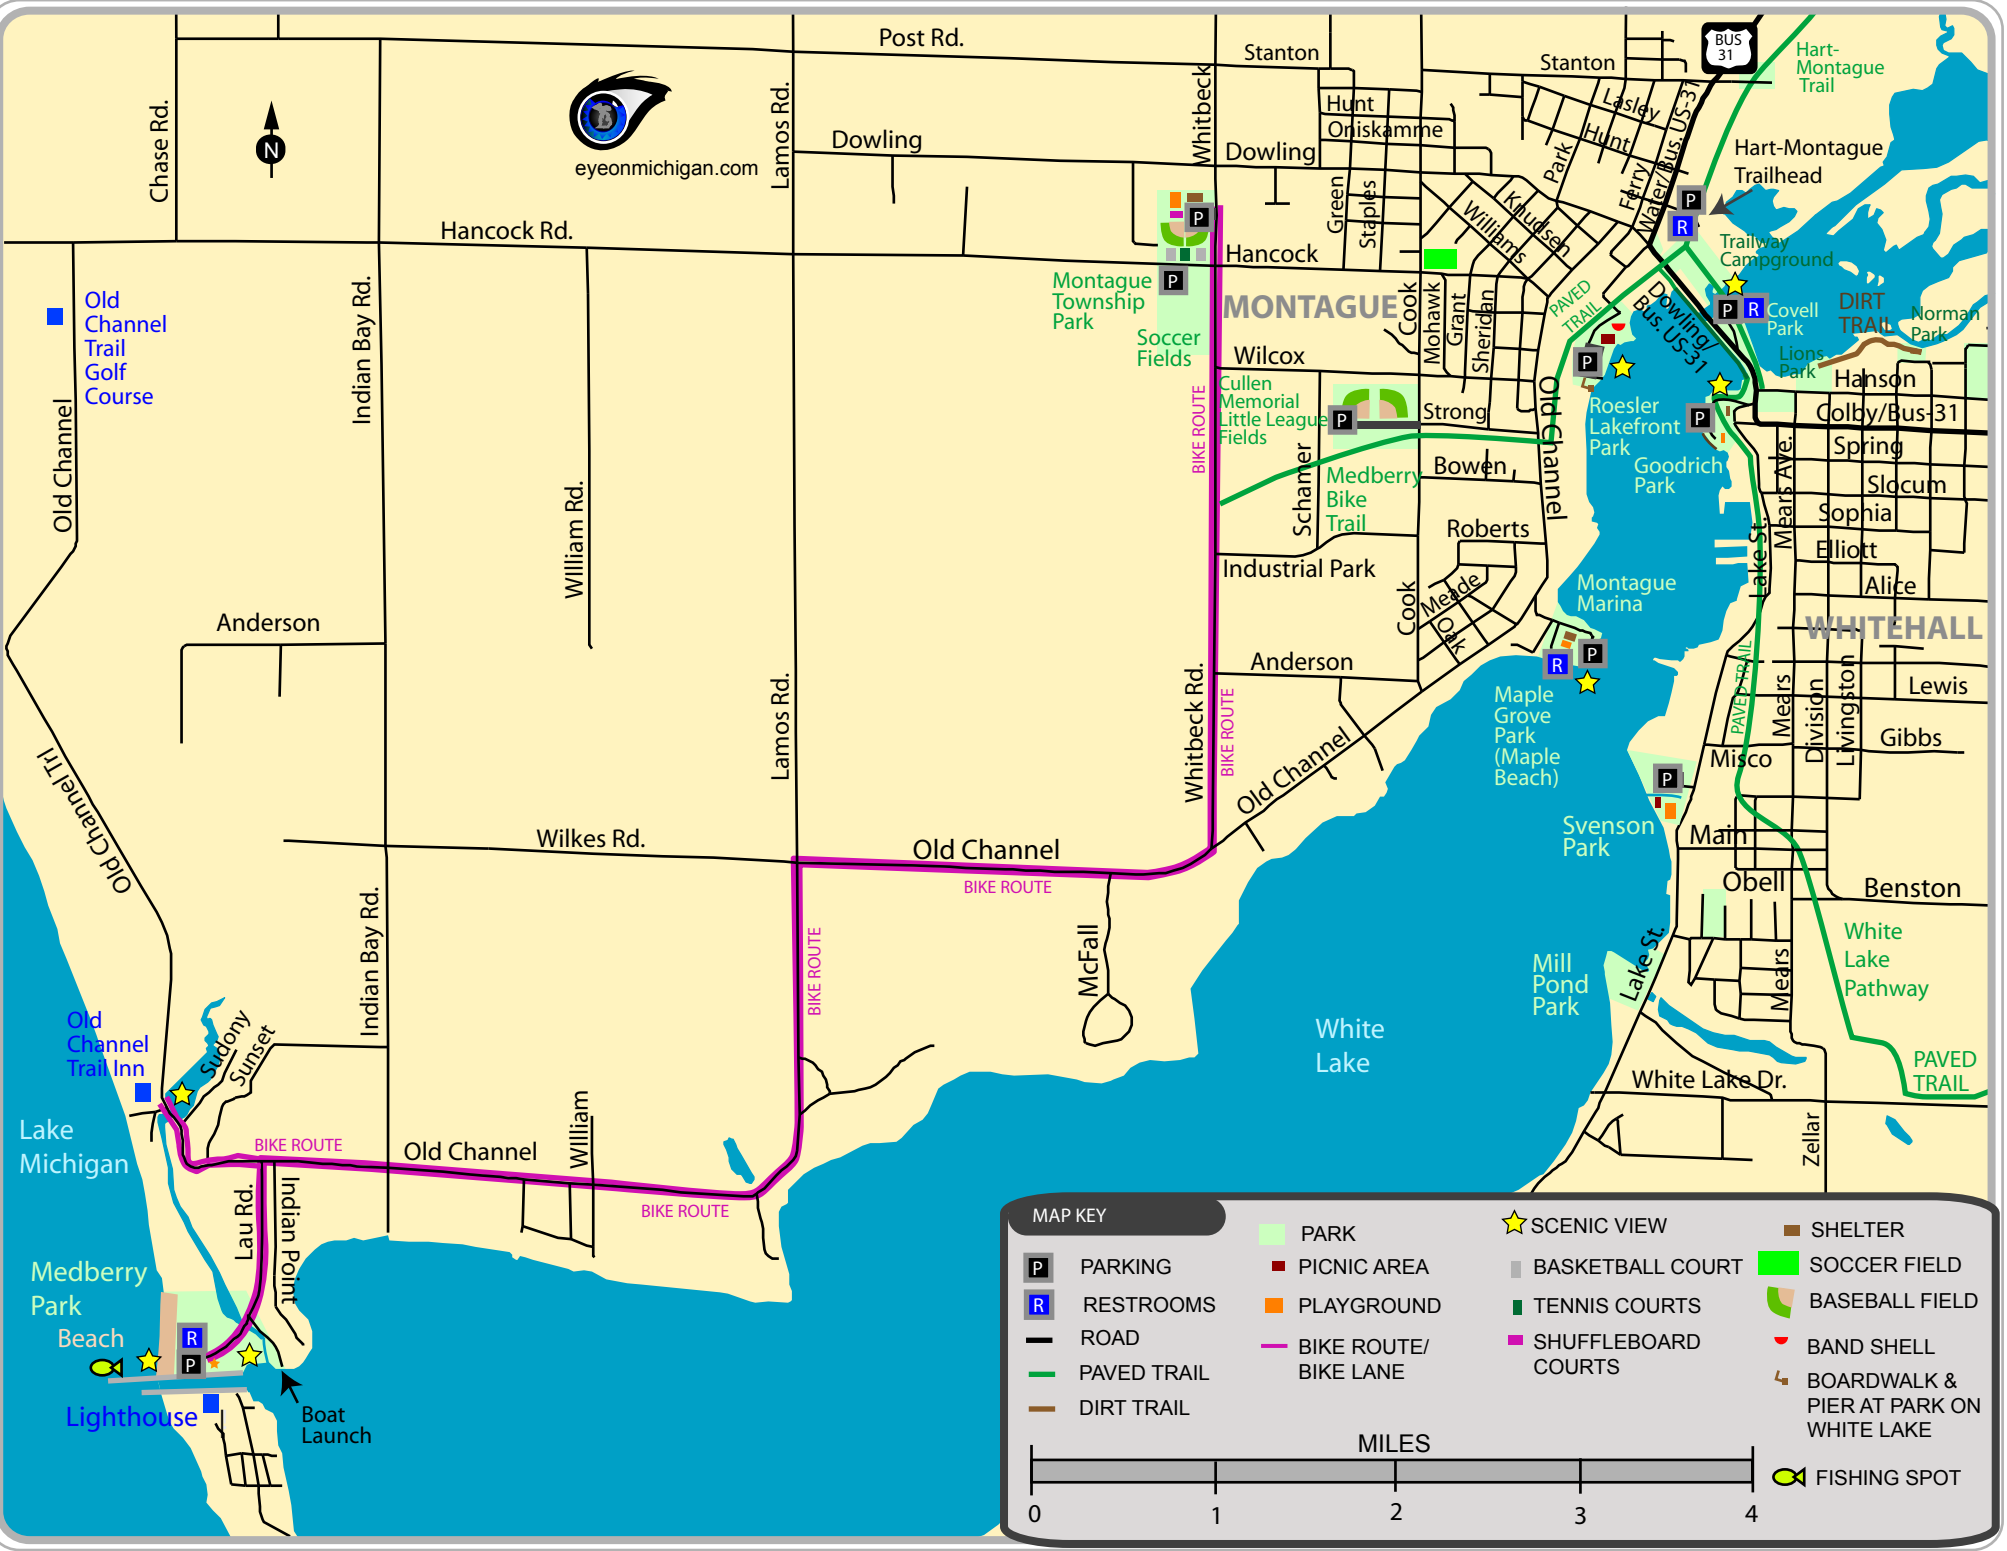

eyeonmichigan.com

MAP KEY

**P** PARKING

**R** RESTROOMS

ROAD

PAVED TRAIL

DIRT TRAIL

PARK

PICNIC AREA

PLAYGROUND

BIKE ROUTE/  
BIKE LANE

★ SCENIC VIEW

■ BASKETBALL COURT

■ TENNIS COURTS

■ SHUFFLEBOARD  
COURTS

■ SHELTER

■ SOCCER FIELD

■ BASEBALL FIELD

■ BAND SHELL

■ BOARDWALK &  
PIER AT PARK ON  
WHITE LAKE

■ FISHING SPOT

MILES