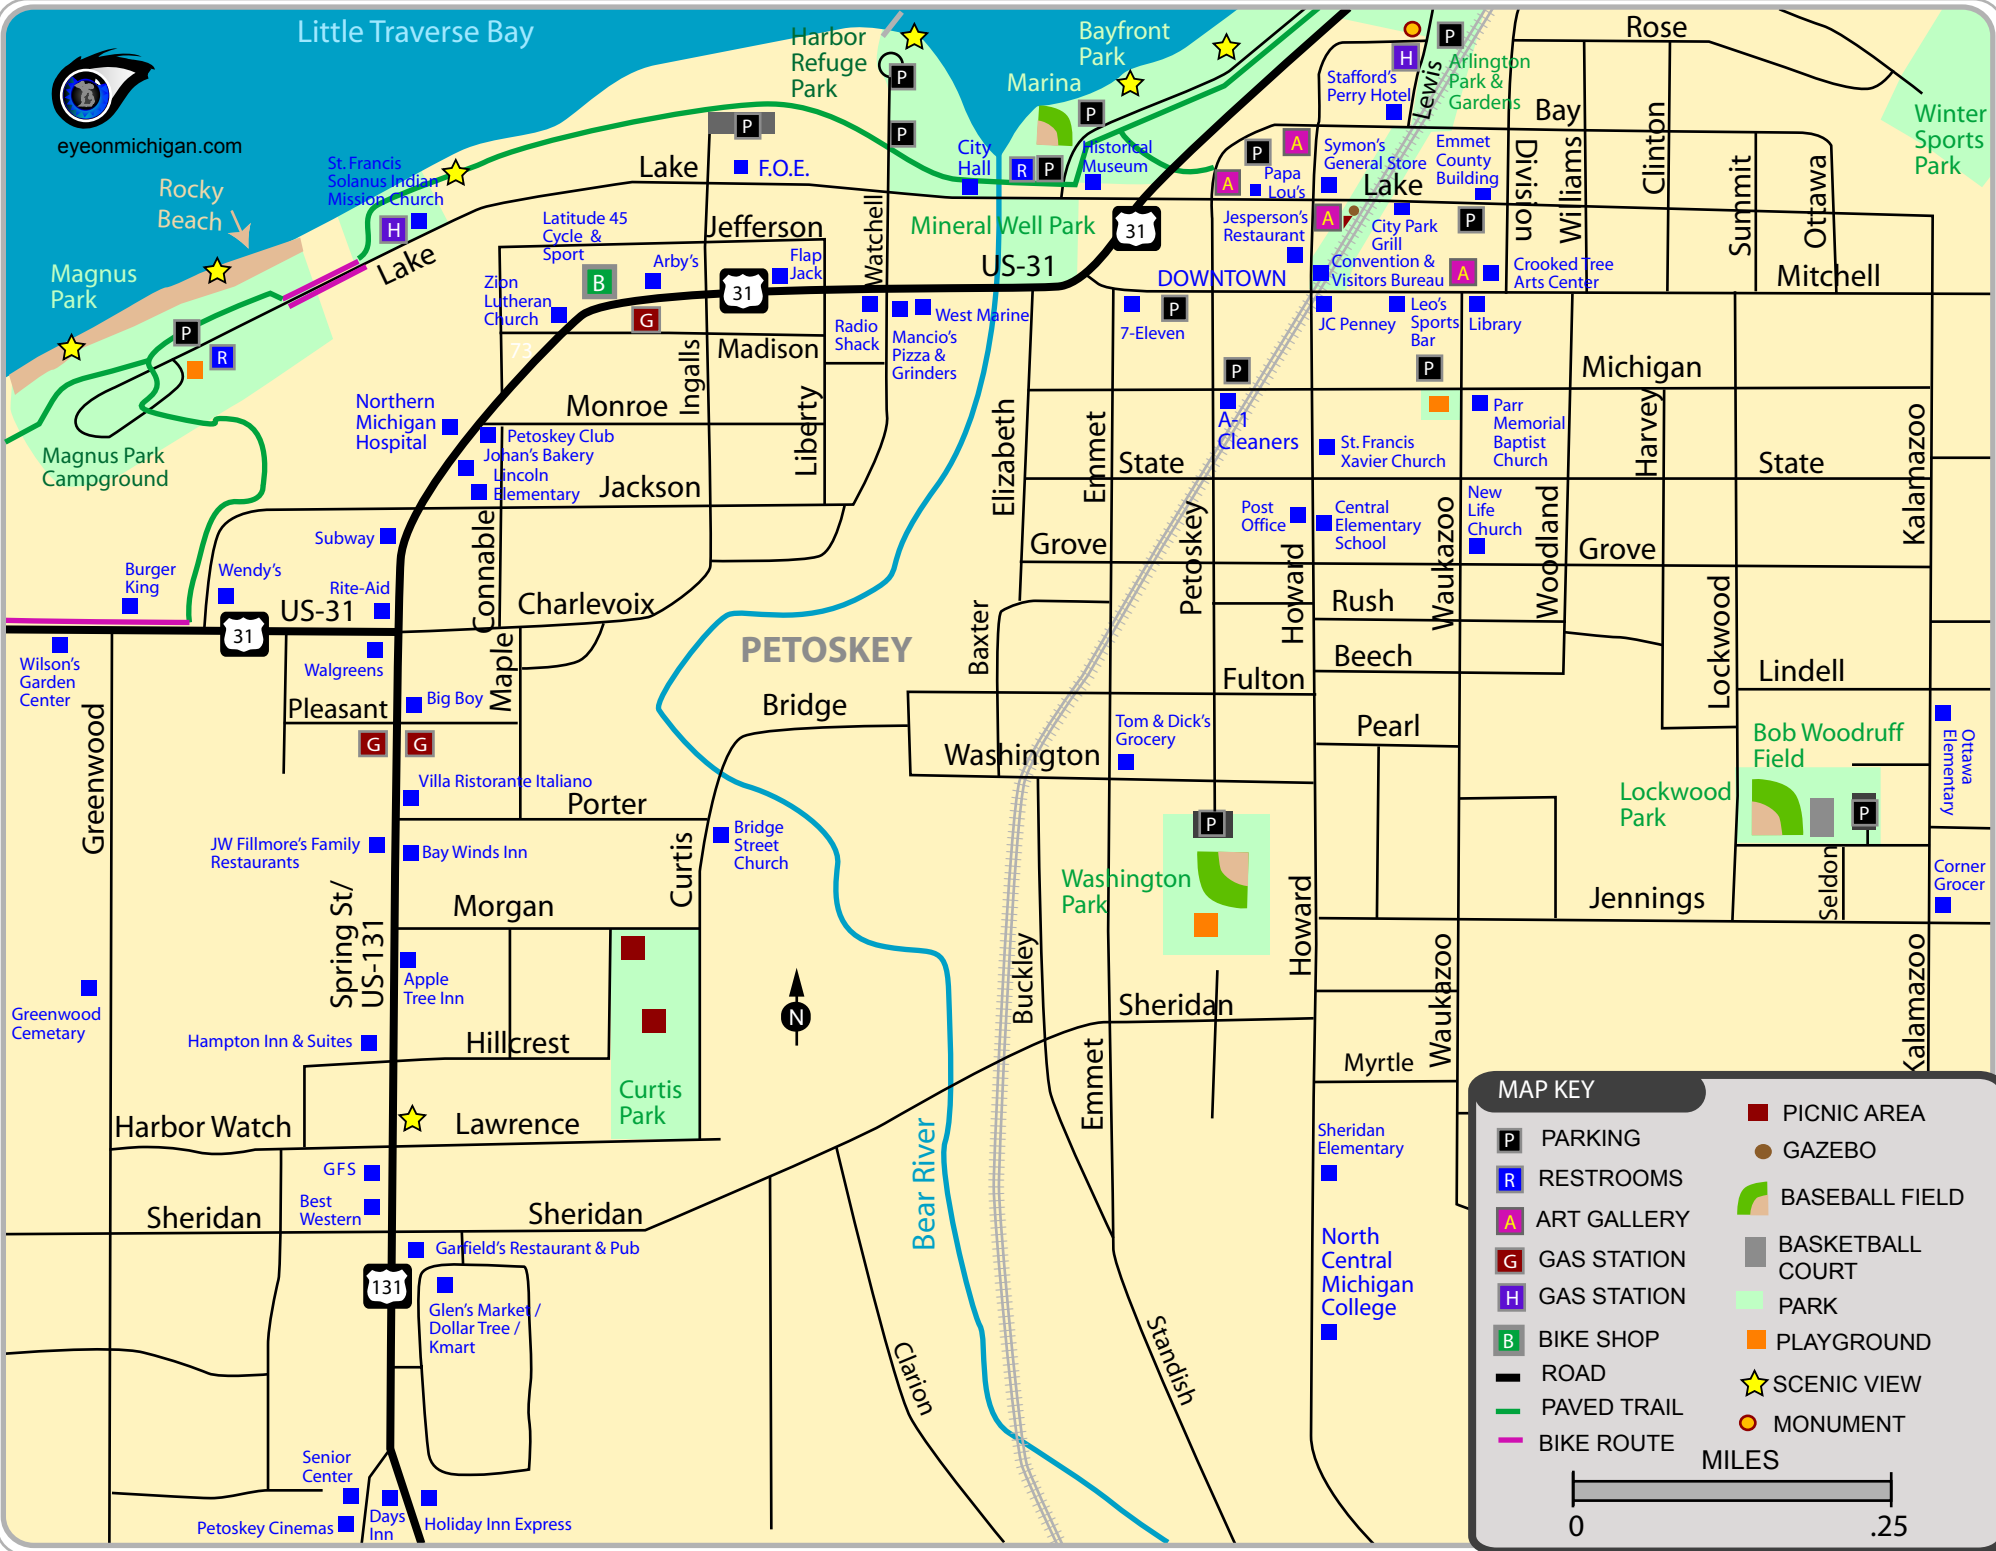

eyeonmichigan.com

Little Traverse Bay

MAP KEY

PARKING	PICNIC AREA
RESTROOMS	GAZEBO
ART GALLERY	BASEBALL FIELD
GAS STATION	BASKETBALL COURT
GAS STATION	PARK
BIKE SHOP	PLAYGROUND
ROAD	SCENIC VIEW
PAVED TRAIL	MONUMENT
BIKE ROUTE	

MILES

0 ————— .25