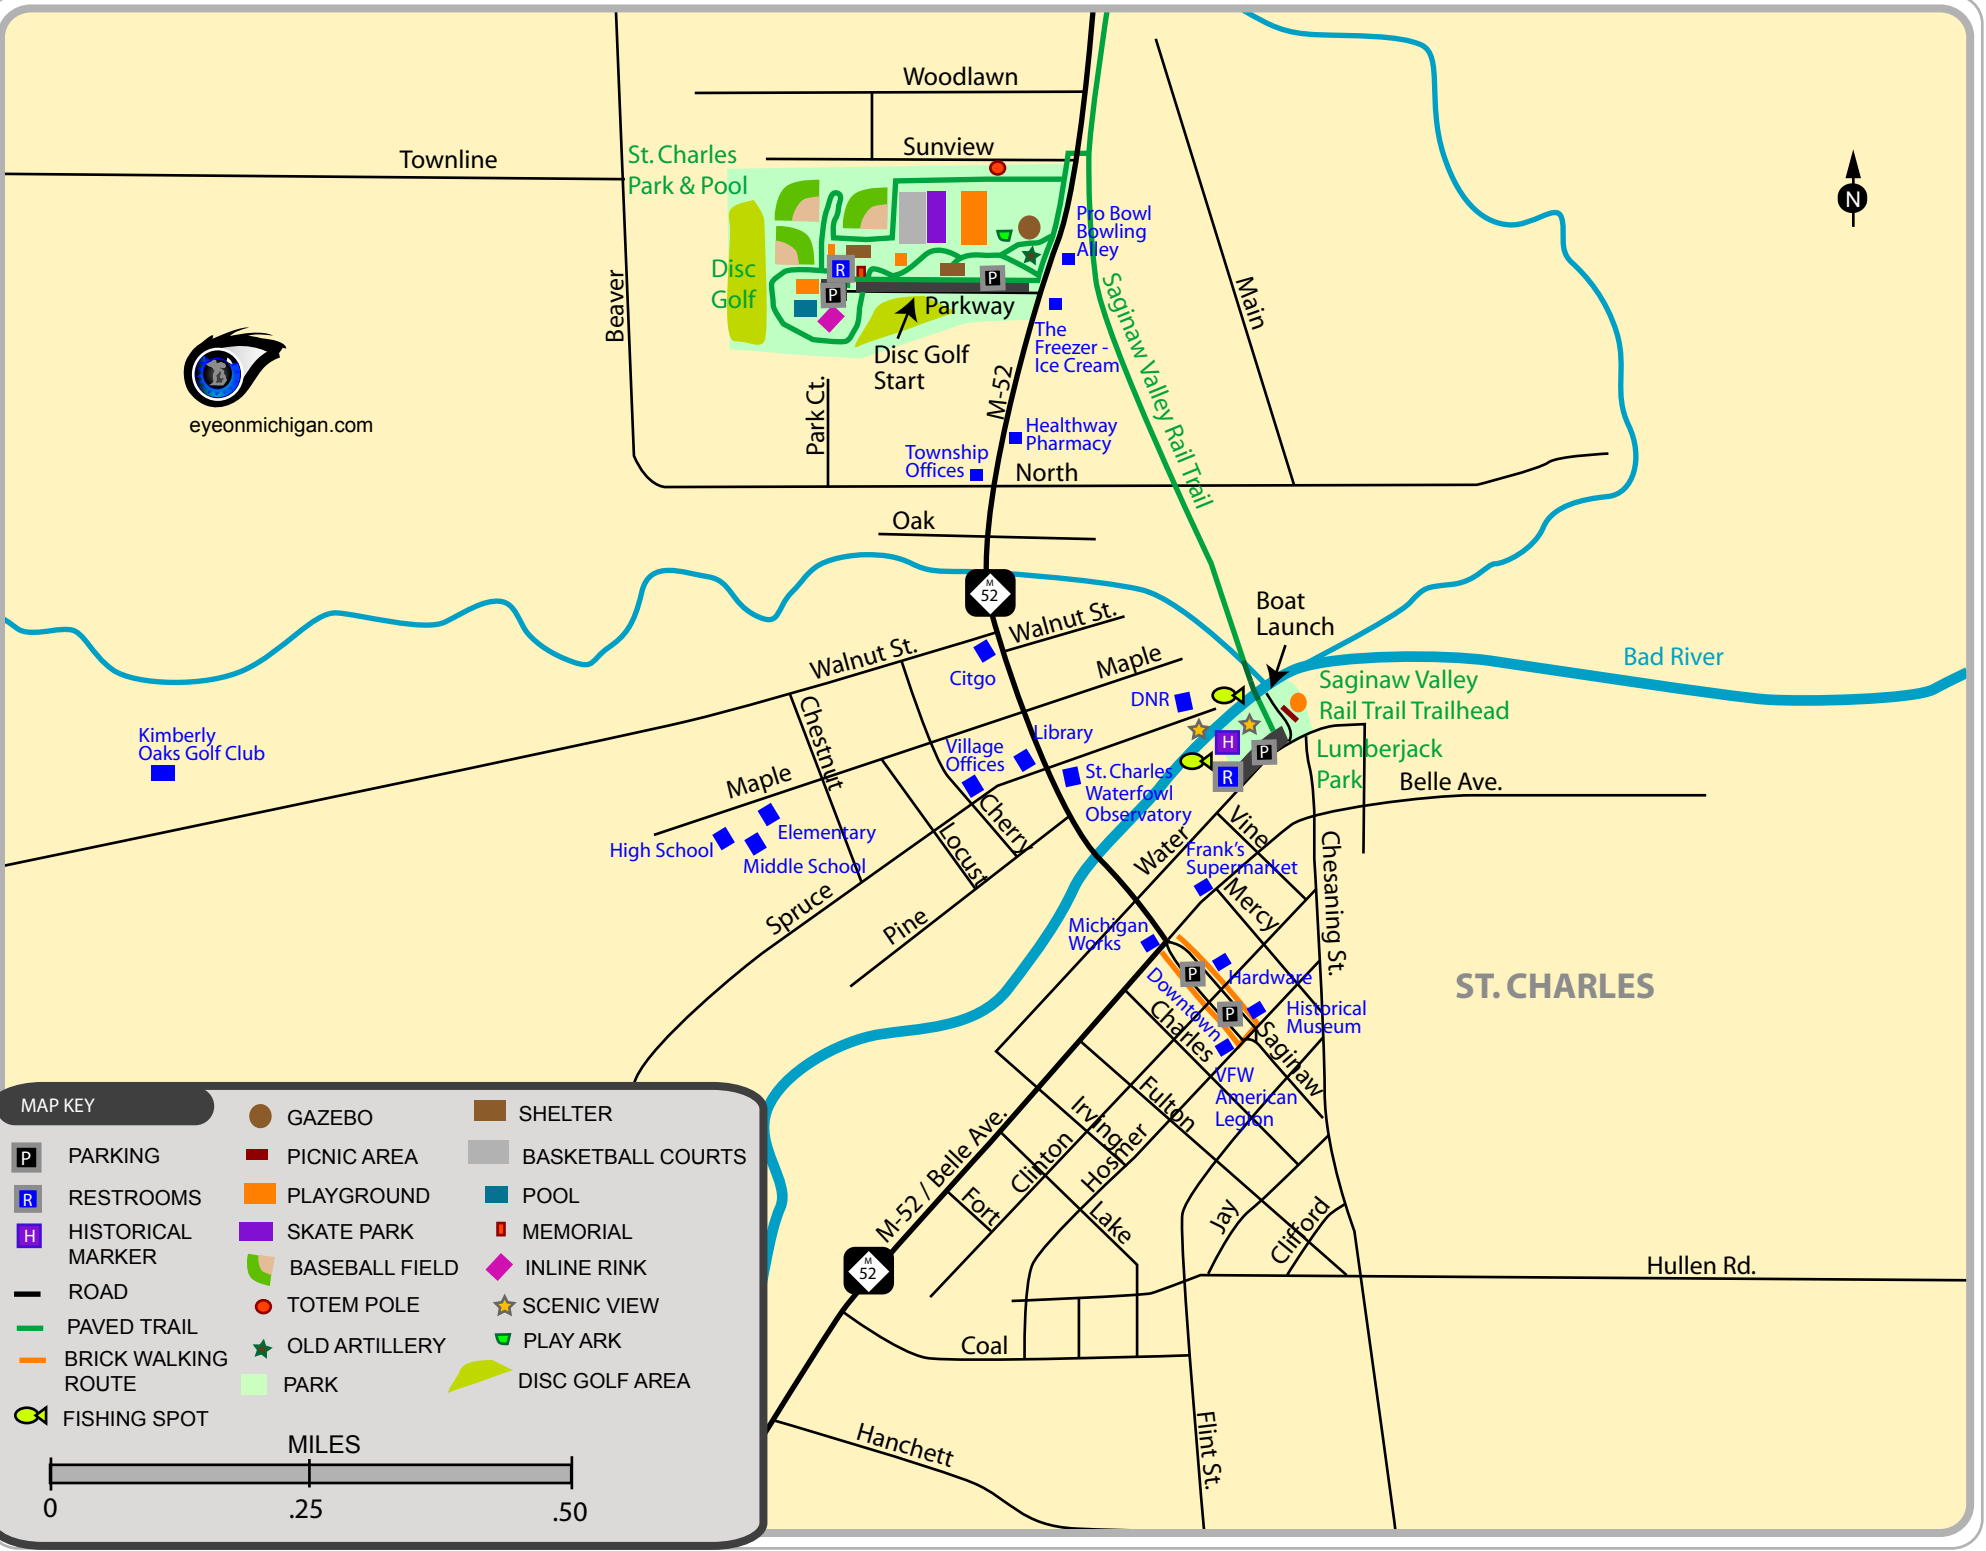

eyeonmichigan.com

MAP KEY

- |                     |                |                   |
|---------------------|----------------|-------------------|
| PARKING             | GAZEBO         | SHELTER           |
| RESTROOMS           | PICNIC AREA    | BASKETBALL COURTS |
| HISTORICAL MARKER   | PLAYGROUND     | POOL              |
| ROAD                | SKATE PARK     | MEMORIAL          |
| PAVED TRAIL         | BASEBALL FIELD | INLINE RINK       |
| BRICK WALKING ROUTE | TOTEM POLE     | SCENIC VIEW       |
| FISHING SPOT        | OLD ARTILLERY  | PLAY ARK          |
|                     | PARK           | DISC GOLF AREA    |

MILES

ST. CHARLES