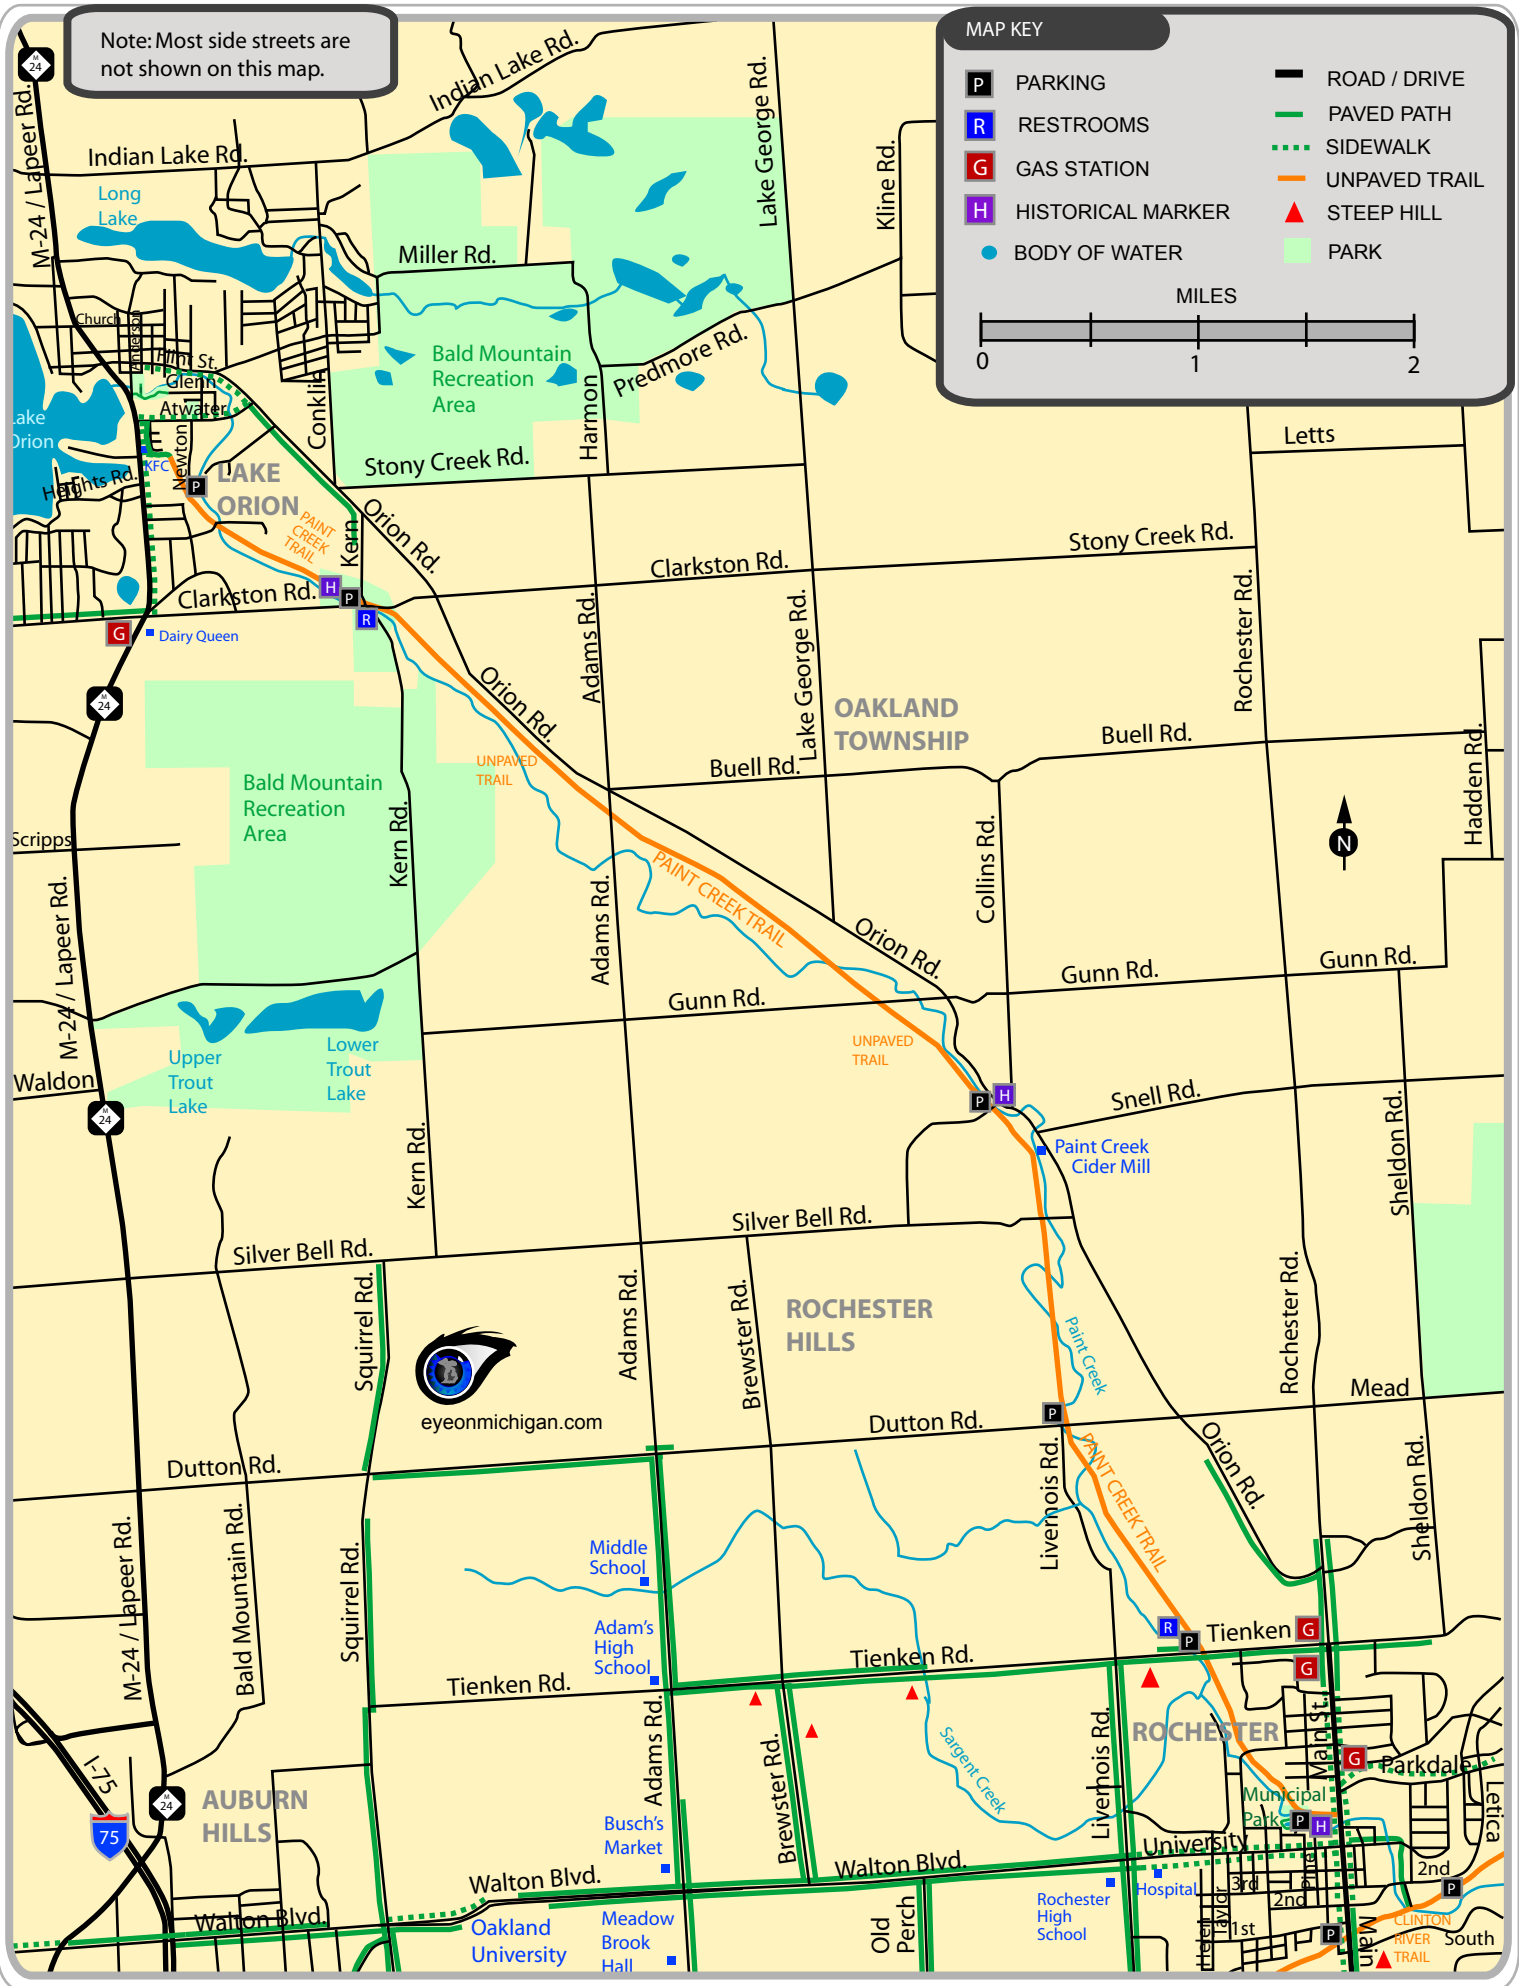

Note: Most side streets are not shown on this map.

MAP KEY

- P PARKING
- R RESTROOMS
- G GAS STATION
- H HISTORICAL MARKER
- BODY OF WATER
- ROAD / DRIVE
- PAVED PATH
- SIDEWALK
- UNPAVED TRAIL
- ▲ STEEP HILL
- PARK

MILES

eyeonmichigan.com