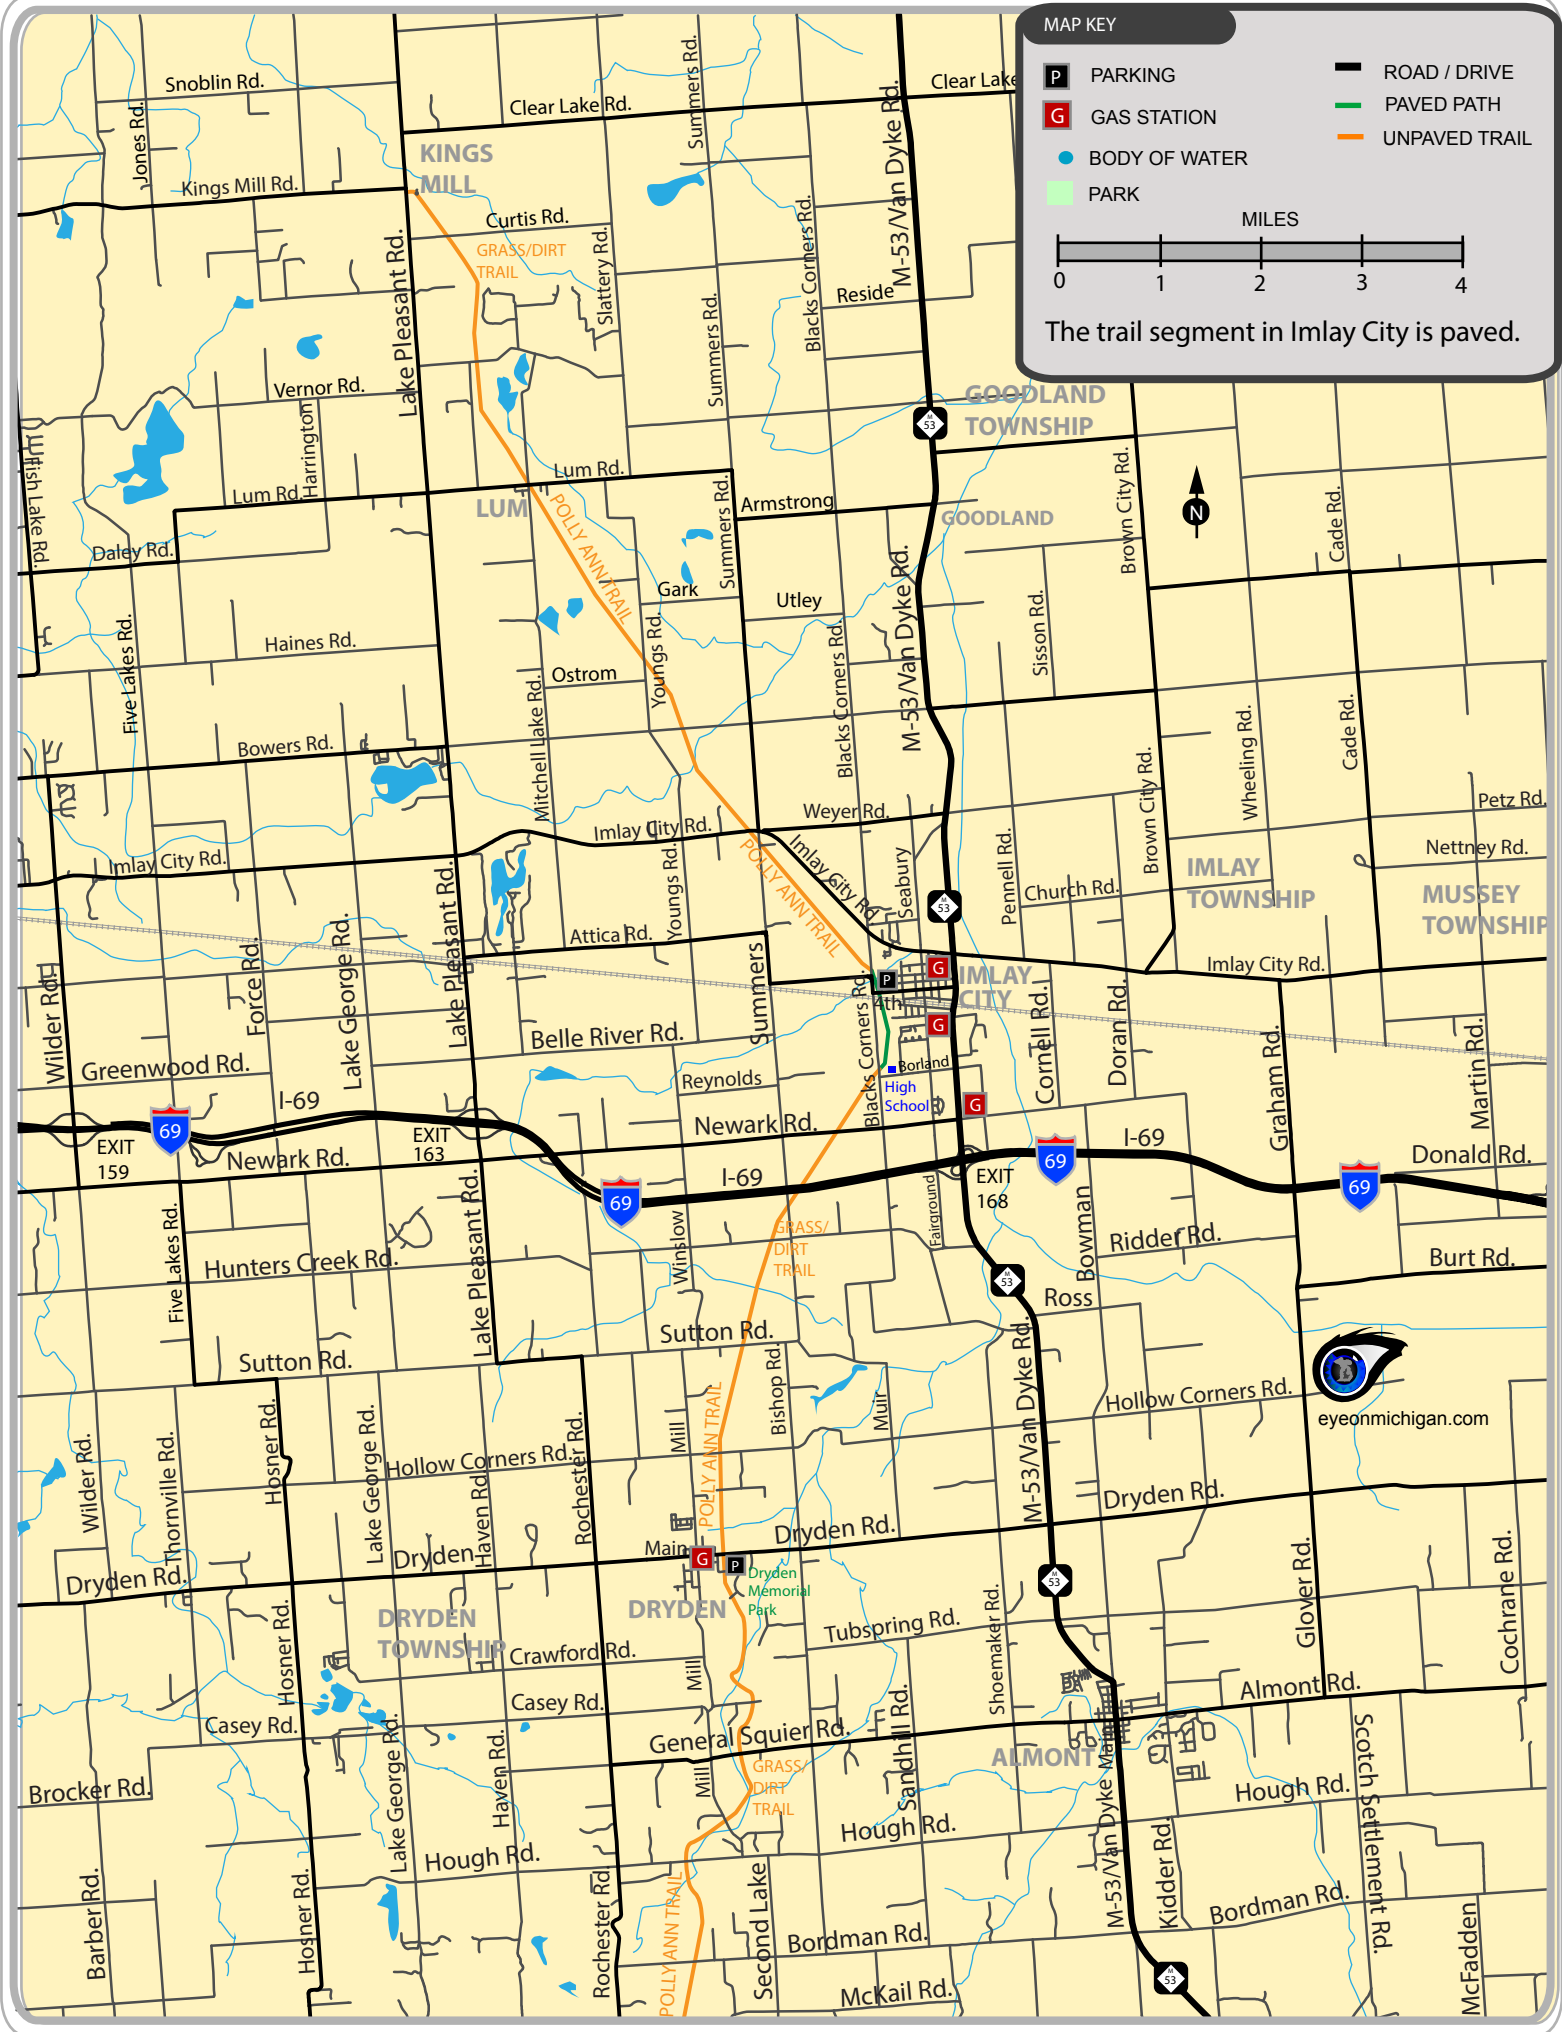

MAP KEY

-  PARKING
-  GAS STATION
-  BODY OF WATER
-  PAVED PATH
-  ROAD / DRIVE
-  PAVED PATH
-  UNPAVED TRAIL

The trail segment in Imlay City is paved.

eyeonmichigan.com